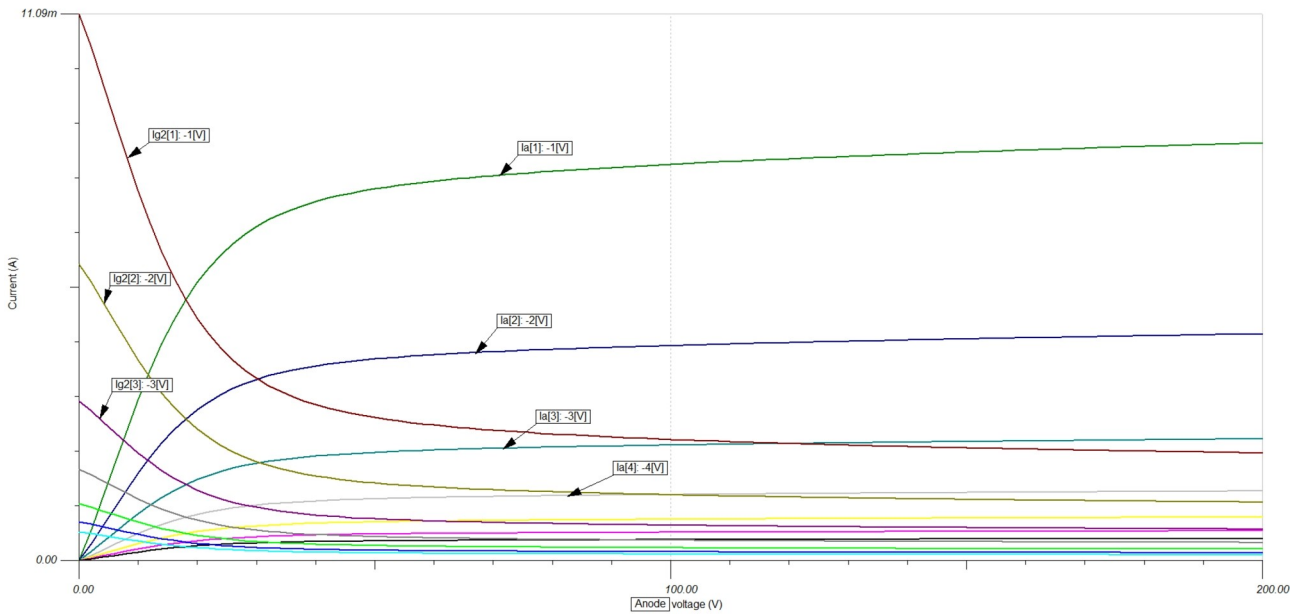

EF71 Variable-mu Subminiature VHF RF Pentode Macro Model

DC Characteristics

Output Characteristics

Gate Splash Current

Connections