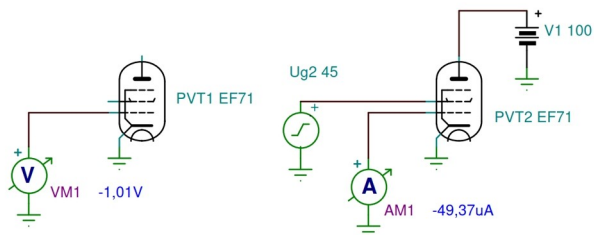

EF71 Variable-mu Subminiature VHF RF Pentode Macro Model

DC Characteristics

Output Characteristics

Gate Splash Current

Connections