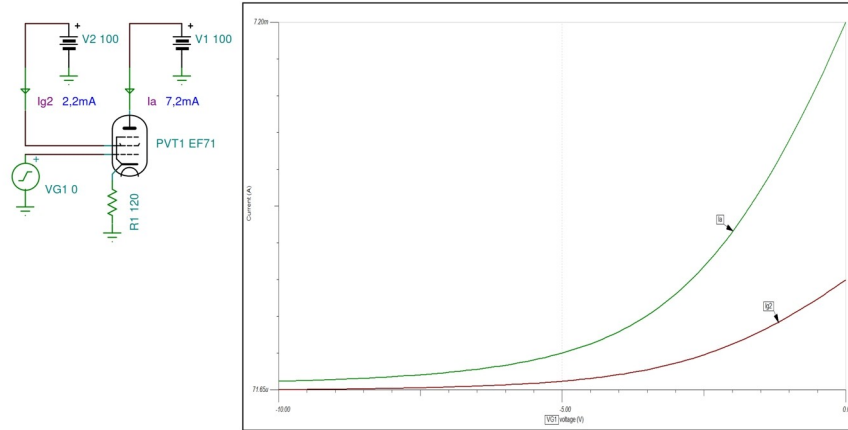

EF71 Variable-mu Subminiature VHF RF Pentode Macro Model

DC Characteristics

Output Characteristics

Gate Splash Current

Connections