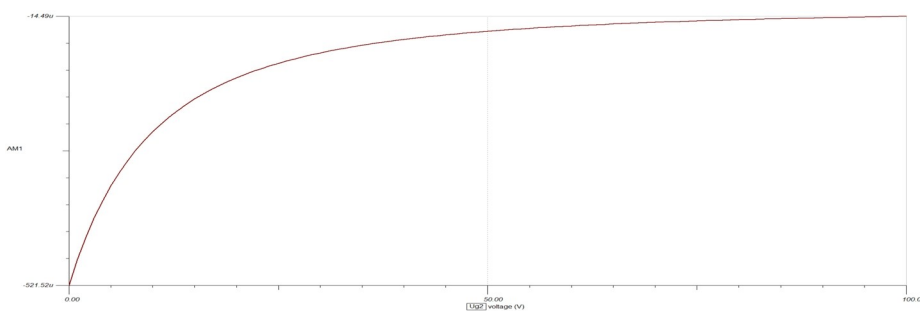

EF71 Variable-mu Subminiature VHF RF Pentode Macro Model

DC Characteristics

Output Characteristics

Gate Splash Current

Connections