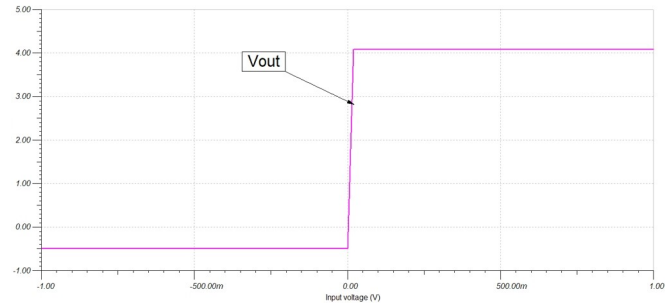

# uA711 Dual High-speed Differential Comparator Macro Model

## DC Characteristics

## Transient Characteristics