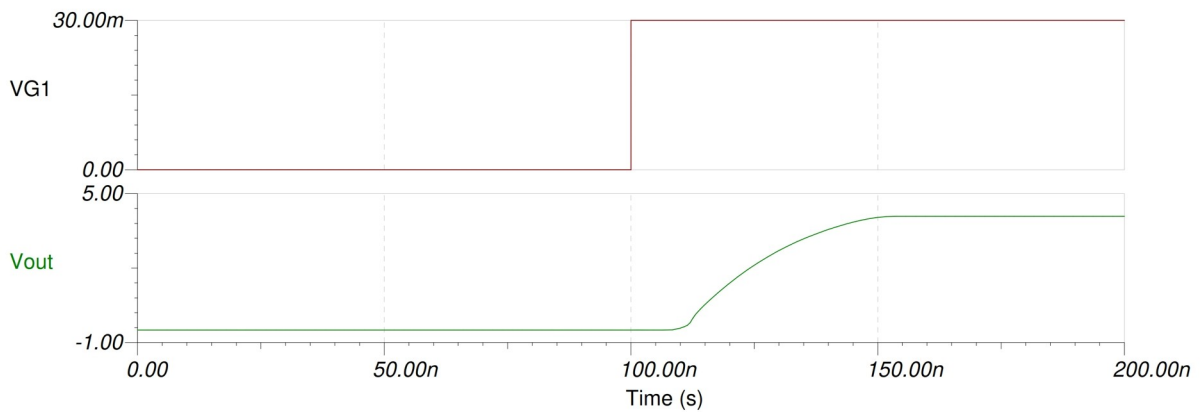

# uA711 Dual High-speed Differential Comparator Macro Model

## DC Characteristics

## Transient Characteristics