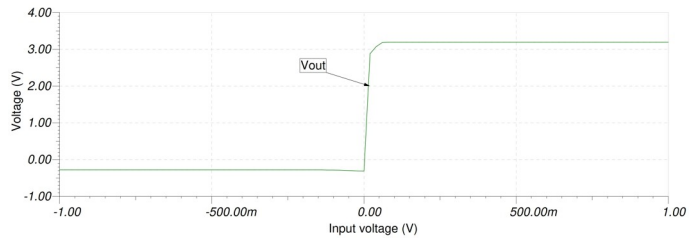

# uA710 High-speed Differential Comparator Macro Model

## DC Characteristics