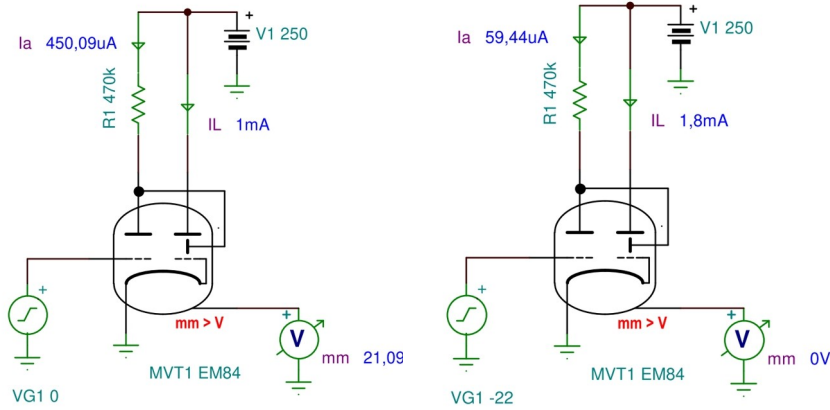

EM84 /6FG6/ Tuning Indicator Tube (Magic Eye) Macro Model

DC Characteristics

Gate Diode Splash Current

Shadow Length

Magic Eye Functions as an AF Amplifier

Audio Amplifier

AC Characteristics

AF Voltage Amplification (model 16x, Ub=330V)

IN

OUT

AF Voltage Amplification (Real Tube 16x, Ub=330V)

Zabb Csaba