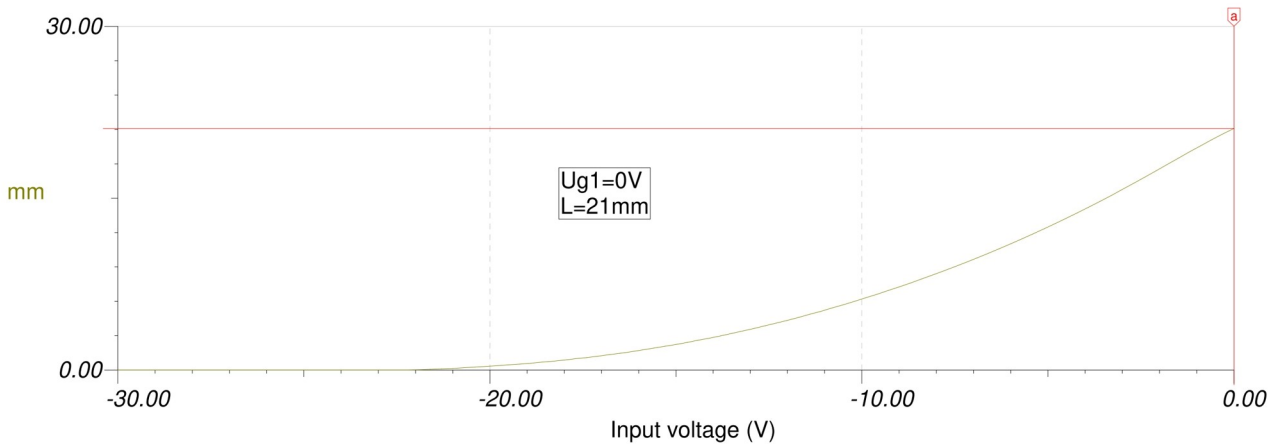

EM84 /6FG6/ Tuning Indicator Tube (Magic Eye) Macro Model

DC Characteristics

Gate Diode Splash Current

Shadow Length

Magic Eye Functions as an AF Amplifier

Audio Amplifier

AC Characteristics

AF Voltage Amplification (model 16x, Ub=330V)

IN

OUT

AF Voltage Amplification (Real Tube 16x, Ub=330V)

Zabb Csaba