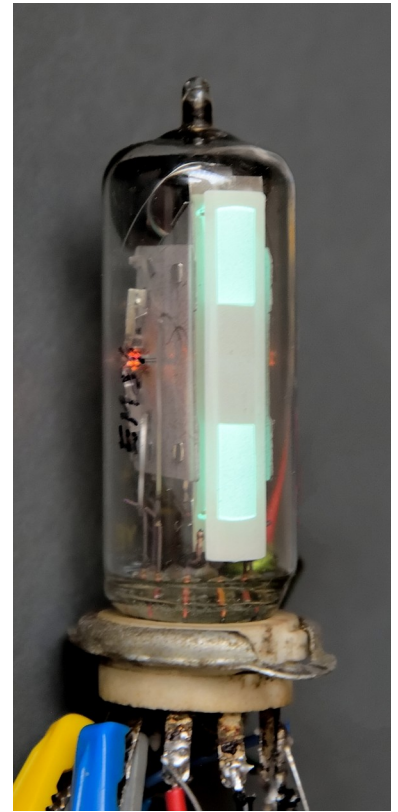

EM84 /6FG6/ Tuning Indicator Tube (Magic Eye) Macro Model

DC Characteristics

Gate Diode Splash Current

Shadow Length

Magic Eye Functions as an AF Amplifier

Audio Amplifier

AC Characteristics

AF Voltage Amplification (model 16x, Ub=330V)

IN

OUT

AF Voltage Amplification (Real Tube 16x, Ub=330V)

Zabb Csaba