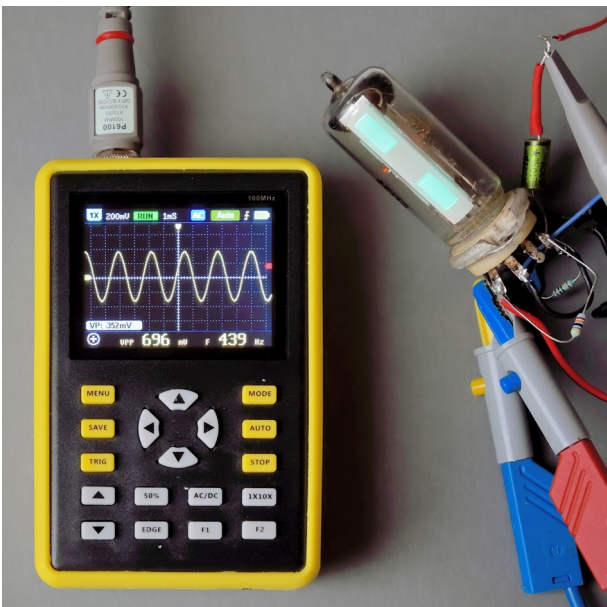

EM84 /6FG6/ Tuning Indicator Tube (Magic Eye) Macro Model

DC Characteristics

Gate Diode Splash Current

Shadow Length

Magic Eye Functions as an AF Amplifier

Audio Amplifier

AC Characteristics

AF Voltage Amplification (model 16x, Ub=330V)

IN

OUT

AF Voltage Amplification (Real Tube 16x, Ub=330V)

Zabb Csaba