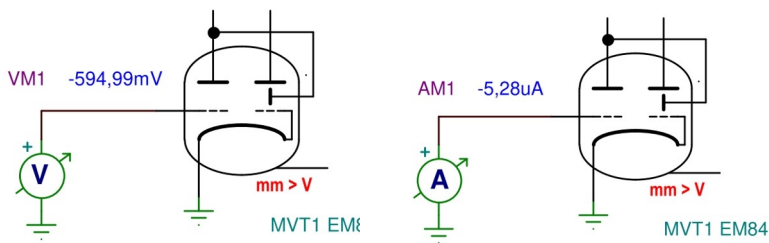

EM84 /6FG6/ Tuning Indicator Tube (Magic Eye) Macro Model

DC Characteristics

Gate Diode Splash Current

Shadow Length

Magic Eye Functions as an AF Amplifier

Audio Amplifier

AC Characteristics

AF Voltage Amplification (model 16x, Ub=330V)

IN

OUT

AF Voltage Amplification (Real Tube 16x, Ub=330V)

Zabb Csaba