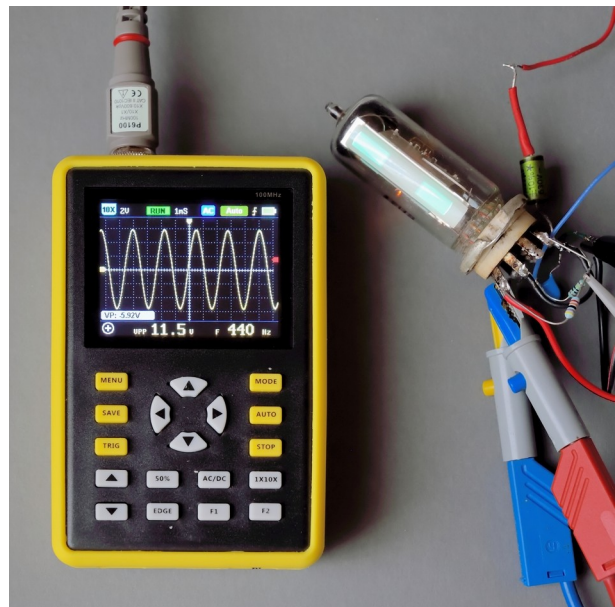

EM84 /6FG6/ Tuning Indicator Tube (Magic Eye) Macro Model

DC Characteristics

Gate Diode Splash Current

Shadow Length

Magic Eye Functions as an AF Amplifier

Audio Amplifier

AC Characteristics

AF Voltage Amplification (model 16x, Ub=330V)

IN

OUT

AF Voltage Amplification (Real Tube 16x, Ub=330V)

Zabb Csaba