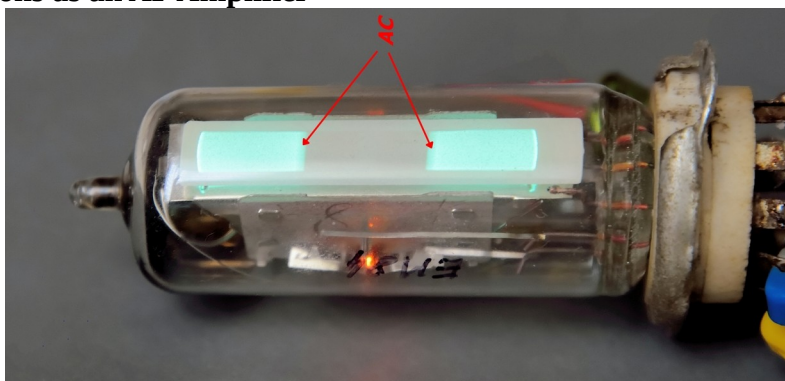

EM84 /6FG6/ Tuning Indicator Tube (Magic Eye) Macro Model

DC Characteristics

Gate Diode Splash Current

Shadow Length

Magic Eye Functions as an AF Amplifier

Audio Amplifier

AC Characteristics

AF Voltage Amplification (model 16x, Ub=330V)

IN

OUT

AF Voltage Amplification (Real Tube 16x, Ub=330V)

Zabb Csaba