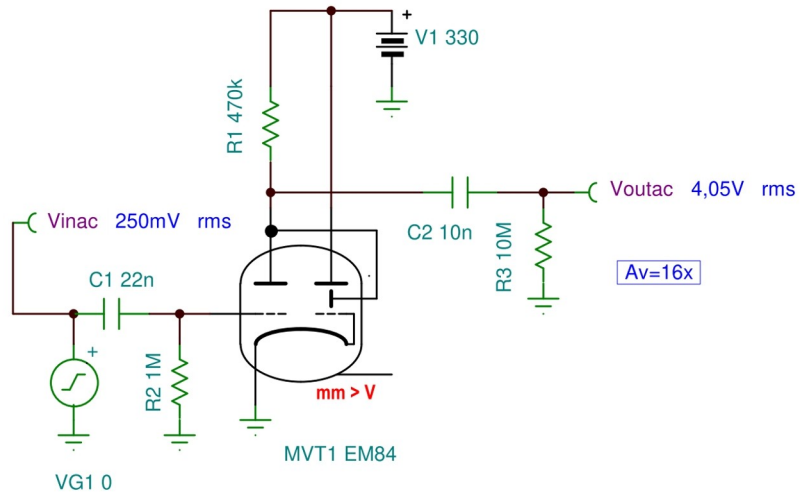

EM84 /6FG6/ Tuning Indicator Tube (Magic Eye) Macro Model

DC Characteristics

Gate Diode Splash Current

Shadow Length

Magic Eye Functions as an AF Amplifier

Audio Amplifier

AC Characteristics

AF Voltage Amplification (model 16x, Ub=330V)

IN

OUT

AF Voltage Amplification (Real Tube 16x, Ub=330V)

Zabb Csaba