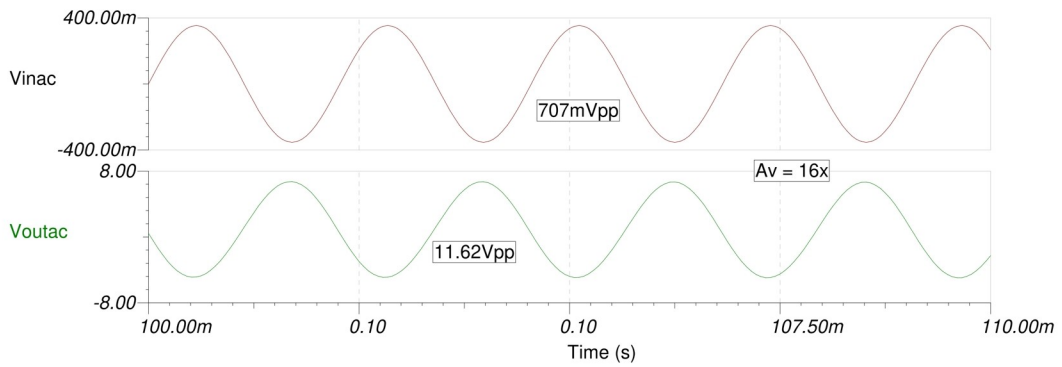

EM84 /6FG6/ Tuning Indicator Tube (Magic Eye) Macro Model

DC Characteristics

Gate Diode Splash Current

Shadow Length

Magic Eye Functions as an AF Amplifier

Audio Amplifier

AC Characteristics

AF Voltage Amplification (model 16x, Ub=330V)

IN

OUT

AF Voltage Amplification (Real Tube 16x, Ub=330V)

Zabb Csaba