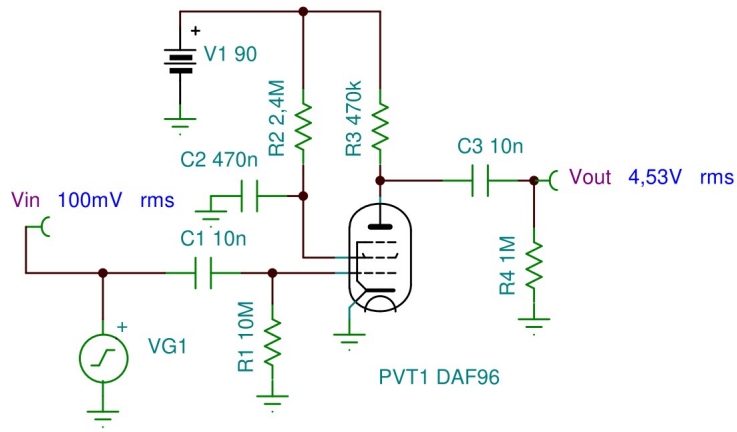

# DAF96 Diode-Pentode Macro Model

## Pentode DC Characteristics

## AF Amplifier

**Model**

**Real Tube**

**Diode Forward Characteristics:**