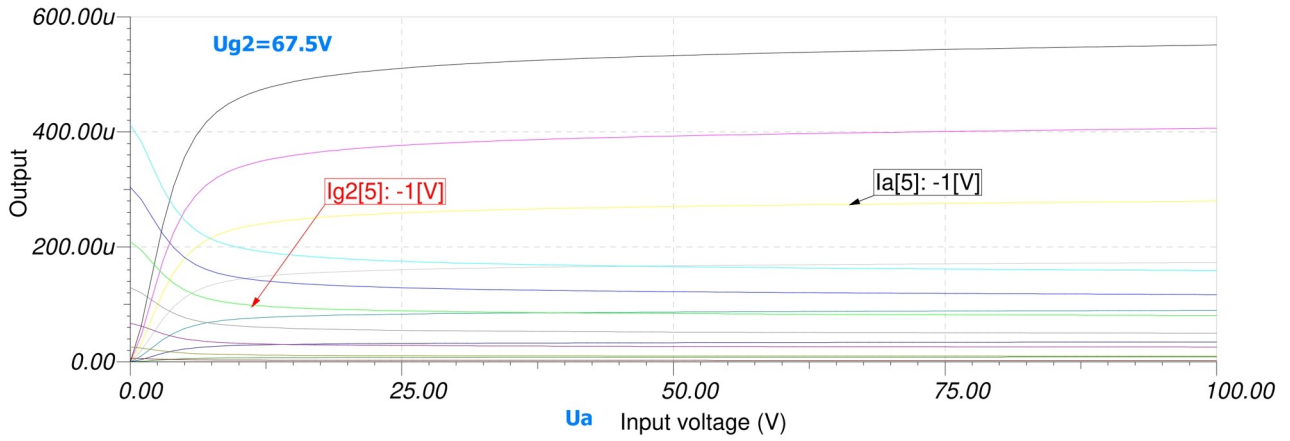

# DAF96 Diode-Pentode Macro Model

## Pentode DC Characteristics

## AF Amplifier

**Model**

**Real Tube**

**Diode Forward Characteristics:**