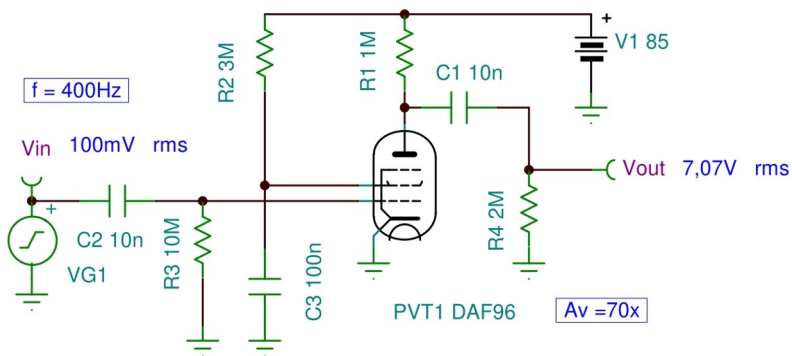

# DAF96 Diode-Pentode Macro Model

## Pentode DC Characteristics

## AF Amplifier

**Model**

**Real Tube**

**Diode Forward Characteristics:**