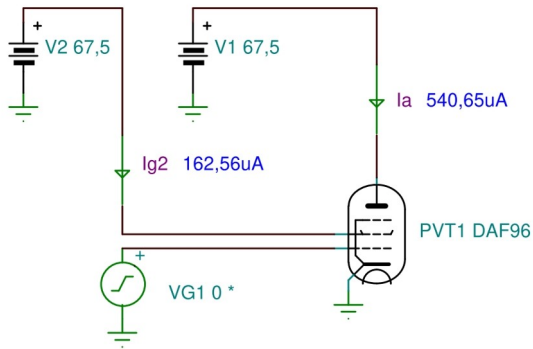

# DAF96 Diode-Pentode Macro Model

## Pentode DC Characteristics

## AF Amplifier

**Model**

**Real Tube**

**Diode Forward Characteristics:**