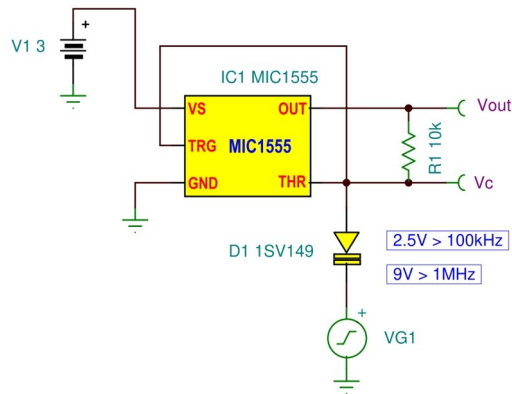

555 VCO

HC14 VCO