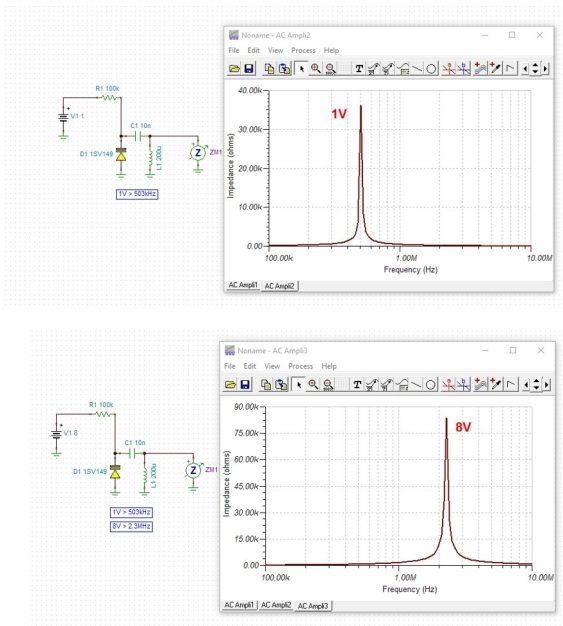

# 1SV149 Variable Capacitance Diode Macro Model

## Electrical Characteristics