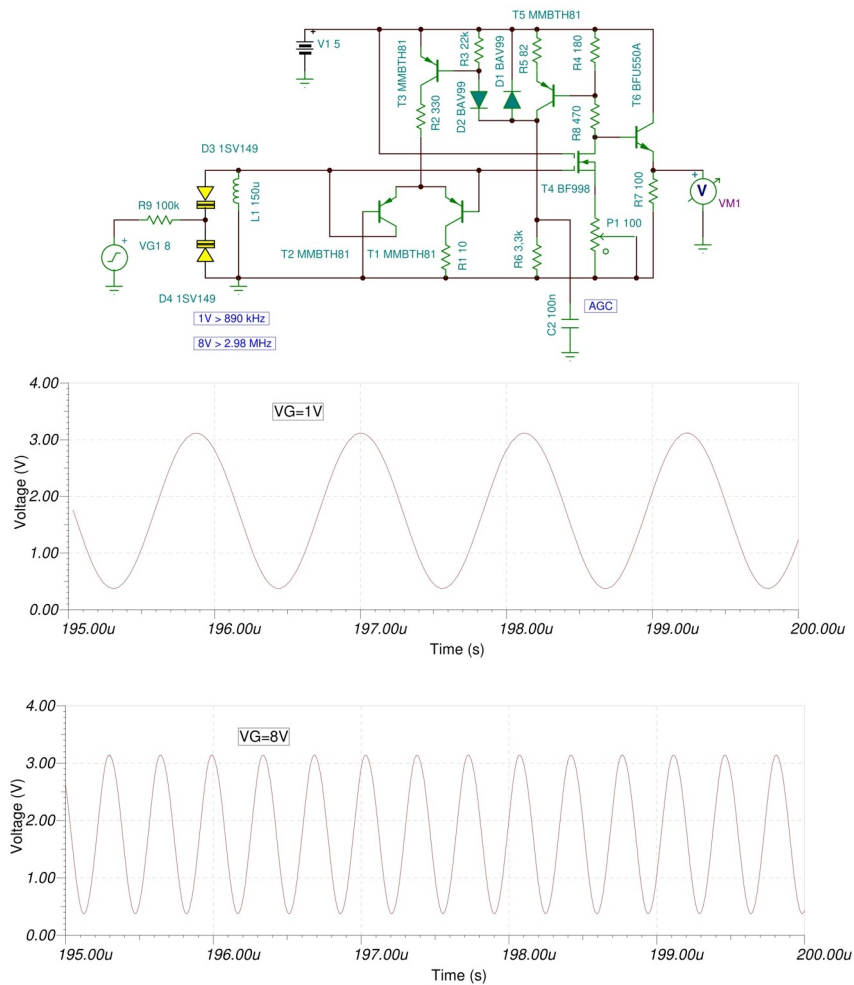

1SV149 Variable Capacitance Diode Macro Model

Electrical Characteristics

PNP VCO

Zabb Csaba