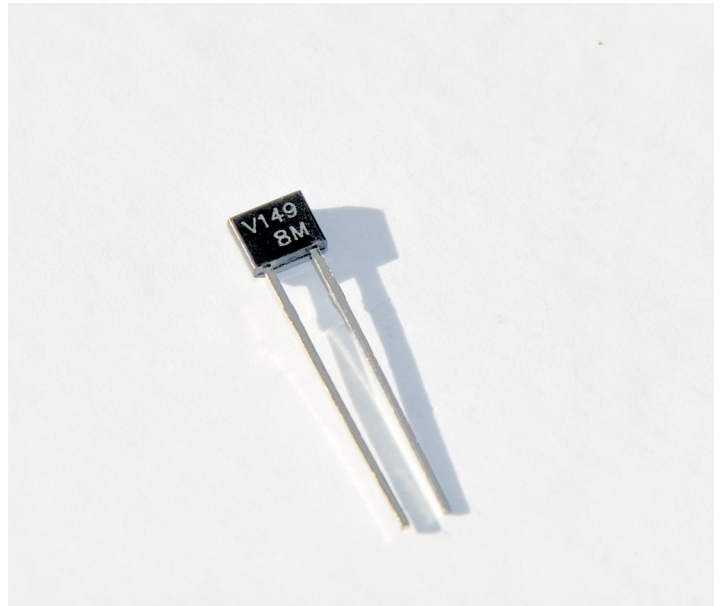

1SV149 Variable Capacitance Diode Macro Model

Electrical Characteristics