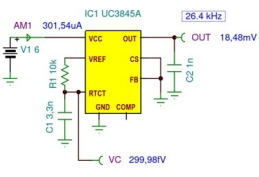

# UC3845A Current-Mode PWM Controller Macro Model

## Test Circuit