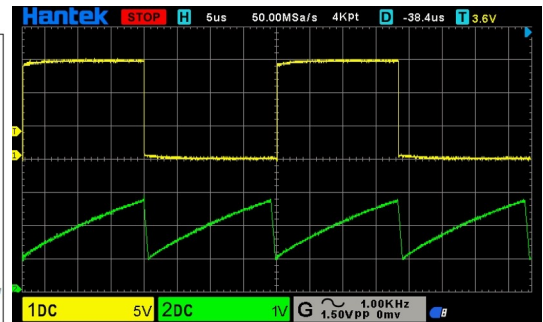

# UC3845A Current-Mode PWM Controller Macro Model

## DC Characteristics

## Test Circuit