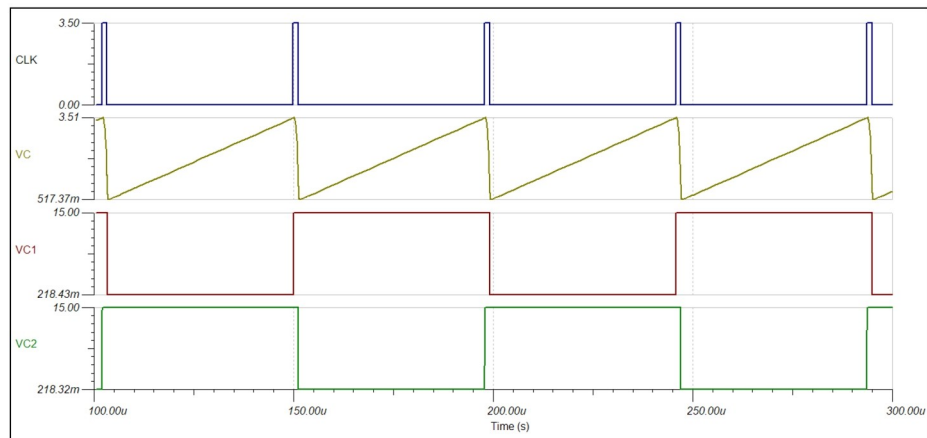

SG3524 Regulating Pulse-Width Modulator Macro Model

DC Characteristics

Test Circuits

Single-Ended LC Power Supply