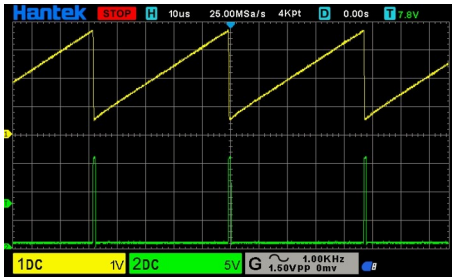

SG3524 Regulating Pulse-Width Modulator Macro Model

DC Characteristics

Test Circuits

Single-Ended LC Power Supply