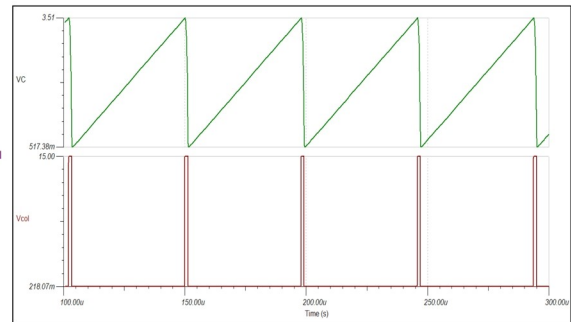

SG3524 Regulating Pulse-Width Modulator Macro Model

DC Characteristics

Test Circuits

Single-Ended LC Power Supply