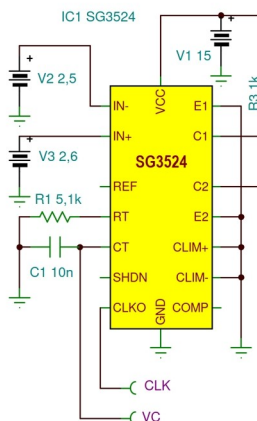

SG3524 Regulating Pulse-Width Modulator Macro Model

DC Characteristics

Test Circuits

Single-Ended LC Power Supply