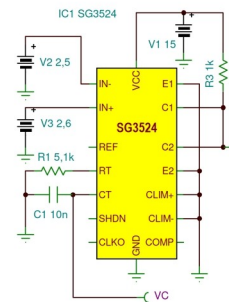

SG3524 Regulating Pulse-Width Modulator Macro Model

DC Characteristics

Test Circuits

Single-Ended LC Power Supply