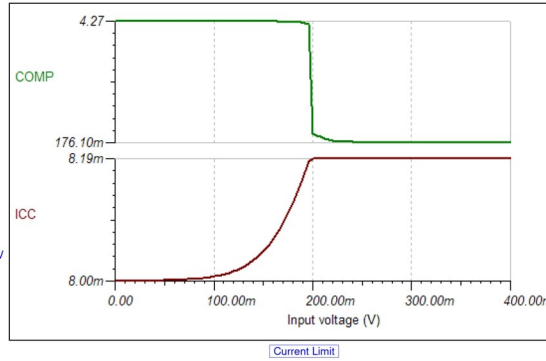

SG3524 Regulating Pulse-Width Modulator Macro Model

DC Characteristics

Test Circuits

Single-Ended LC Power Supply