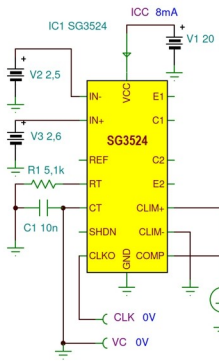

SG3524 Regulating Pulse-Width Modulator Macro Model

DC Characteristics

Test Circuits

Single-Ended LC Power Supply