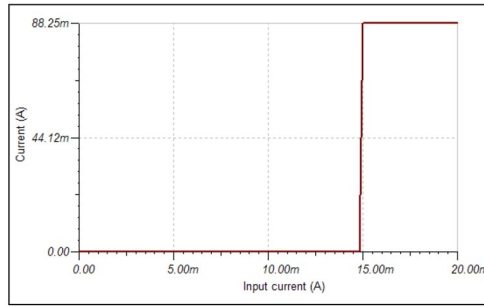

MOC3031 Zero-Cross Triac Driver Output Optocoupler Macro Model

DC Characteristics

AC Characteristics