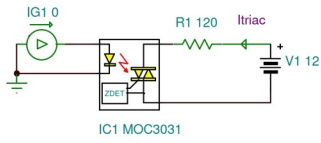

MOC3031 Zero-Cross Triac Driver Output Optocoupler Macro Model

DC Characteristics

AC Characteristics