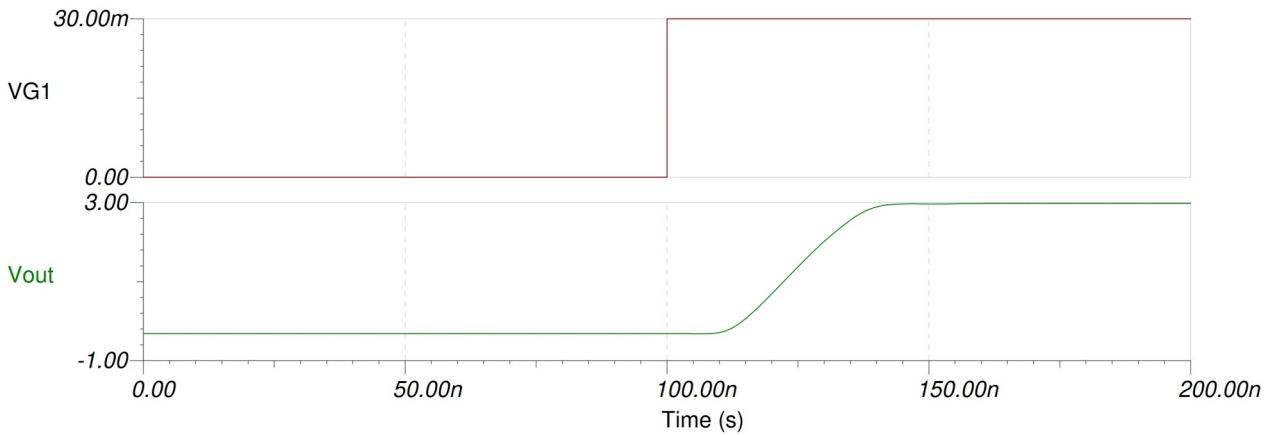

# uA710 High-speed Differential Comparator Macro Model

## DC Characteristics

## Transient Characteristics