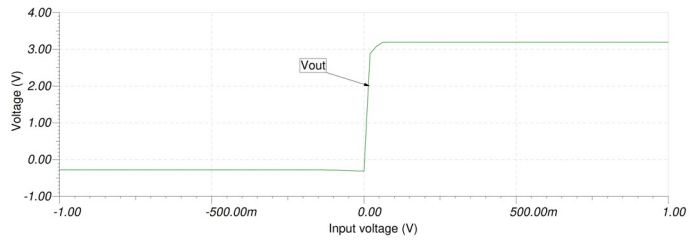

# uA710 High-speed Differential Comparator Macro Model

## DC Characteristics