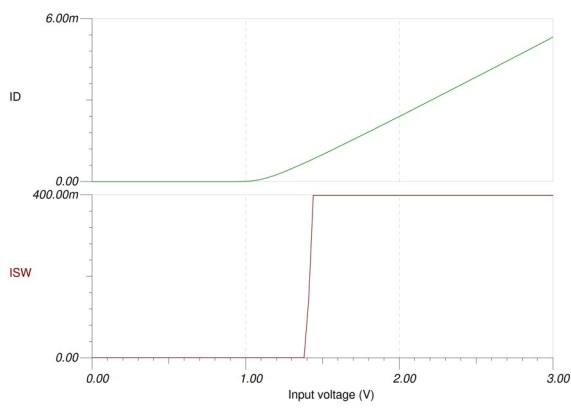

AQZ204, AQZ204D OptoMOS Relay Macro Model

DC Characteristics

Switching Characteristics

AQZ204

AQZ204D