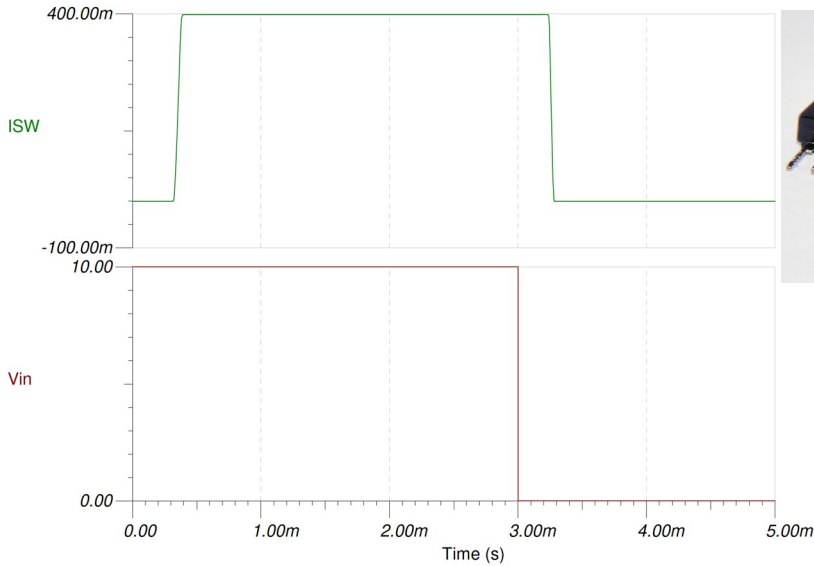

AQZ204, AQZ204D OptoMOS Relay Macro Model

DC Characteristics

Switching Characteristics

AQZ204

AQZ204D