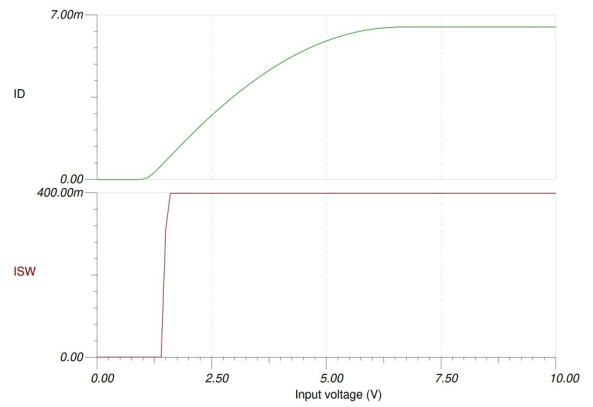

AQZ204, AQZ204D OptoMOS Relay Macro Model

DC Characteristics

Switching Characteristics

AQZ204

AQZ204D