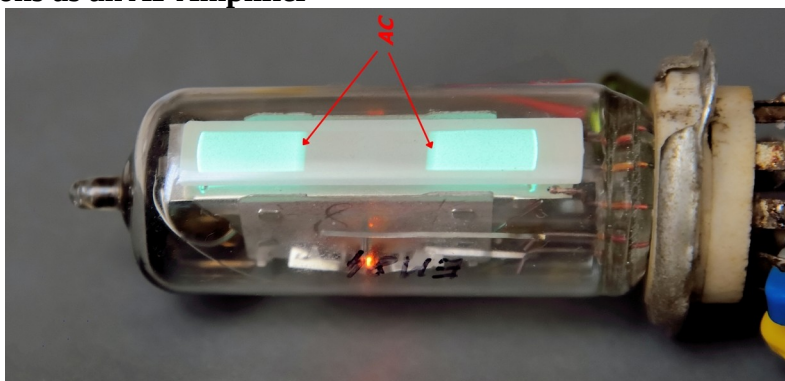

Magic Eye Functions as an AF Amplifier