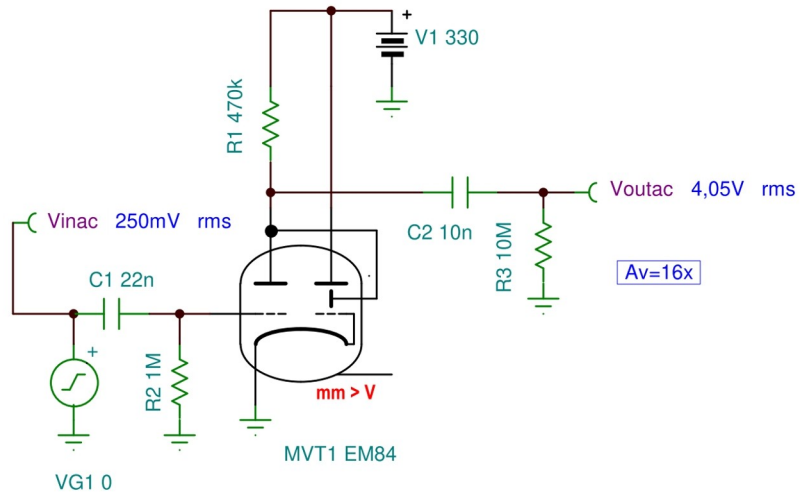

Audio Amplifier