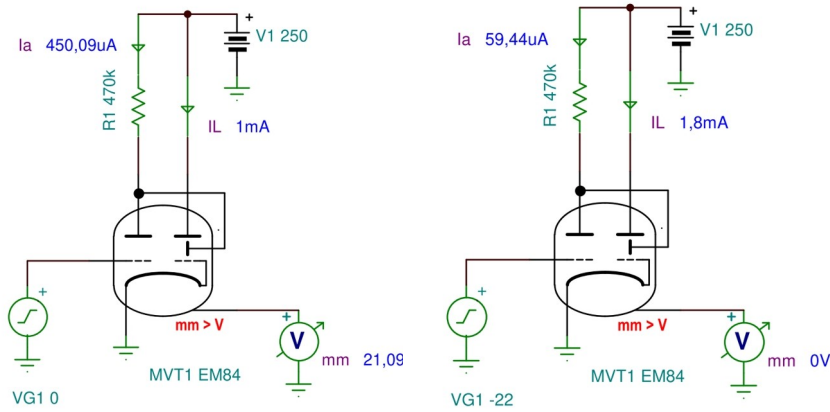

# EM84 /6FG6/ Tuning Indicator Tube (Magic Eye) Macro Model

## Gate Diode Splash Current