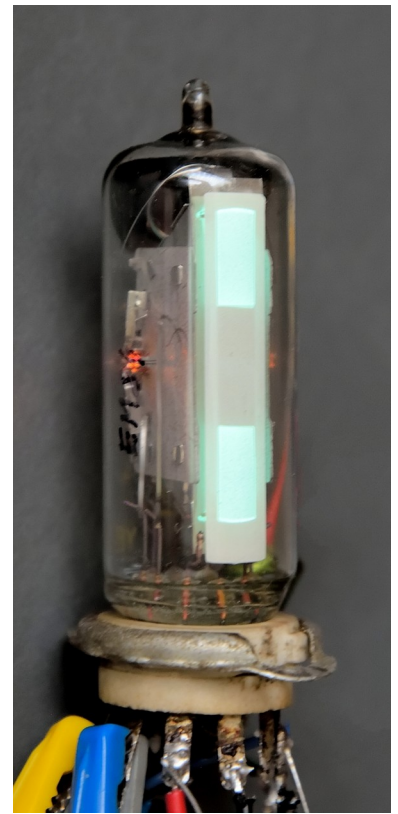

# EM84 /6FG6/ Tuning Indicator Tube (Magic Eye) Macro Model

## DC Characteristics

## Gate Diode Splash Current