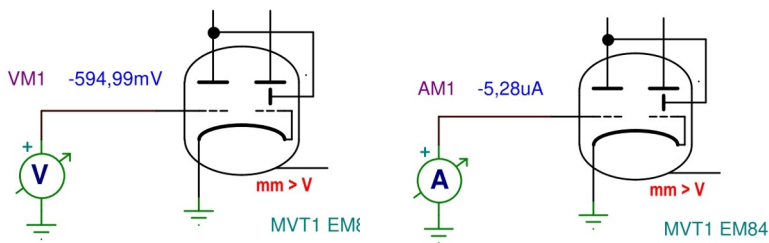

Gate Diode Splash Current