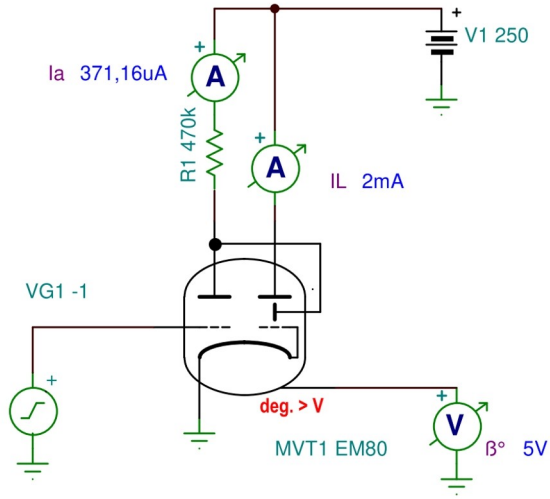

EM80 /6BR5/ Tuning Indicator Tube (Magic Eye) Macro Model

DC Characteristics

This model is valid for the following tubes (within max. ratings):
6BR5, CV1352, 6E1II, 6E1P

Gate Diode Splash Current

Shadow Angle