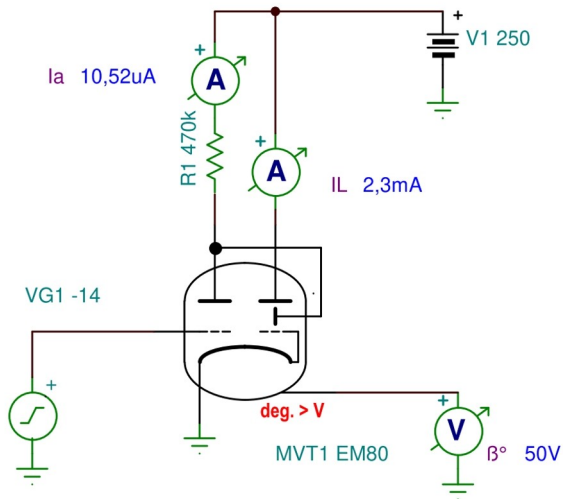

EM80 /6BR5/ Tuning Indicator Tube (Magic Eye) Macro Model

DC Characteristics

This model is valid for the following tubes (within max. ratings):
6BR5, CV1352, 6E1II, 6E1P

Gate Diode Splash Current

Shadow Angle