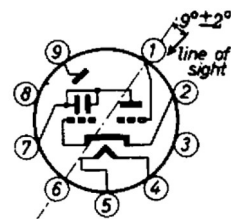

EM80 /6BR5/ Tuning Indicator Tube (Magic Eye) Macro Model

DC Characteristics

This model is valid for the following tubes (within max. ratings):
6BR5, CV1352, 6E1II, 6E1P

Gate Diode Splash Current

Shadow Angle