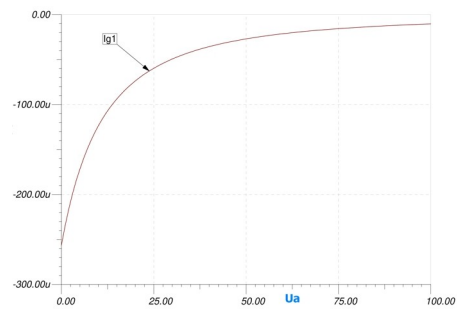

EM80 /6BR5/ Tuning Indicator Tube (Magic Eye) Macro Model

DC Characteristics

This model is valid for the following tubes (within max. ratings):
6BR5, CV1352, 6E1II, 6E1P

Gate Diode Splash Current

Shadow Angle