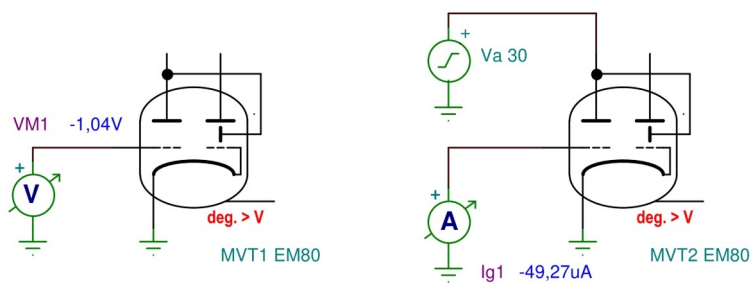

EM80 /6BR5/ Tuning Indicator Tube (Magic Eye) Macro Model

DC Characteristics

This model is valid for the following tubes (within max. ratings):
6BR5, CV1352, 6E1II, 6E1P

Gate Diode Splash Current

Shadow Angle