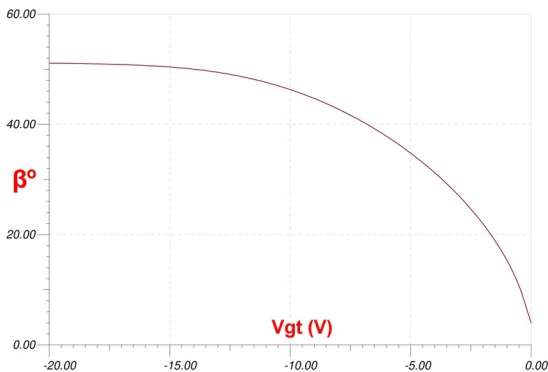

EM80 /6BR5/ Tuning Indicator Tube (Magic Eye) Macro Model

DC Characteristics

This model is valid for the following tubes (within max. ratings):
6BR5, CV1352, 6E1II, 6E1P

Gate Diode Splash Current

Shadow Angle