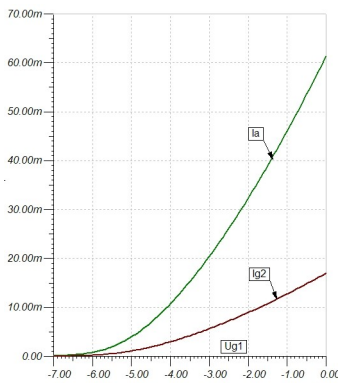

E81L Special Quality Output Pentode Macro Model

DC Characteristics

Gate Splash Current

Operating Characteristics

Output Tube Class A