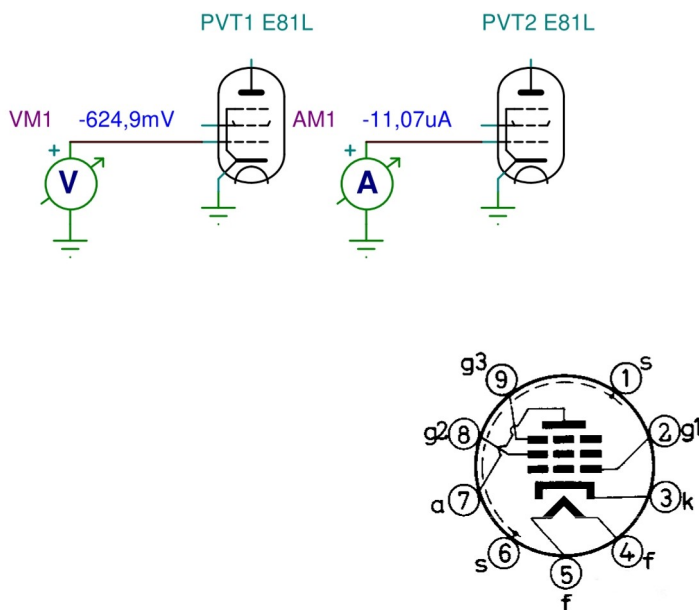

E81L Special Quality Output Pentode Macro Model

DC Characteristics

Gate Splash Current

Operating Characteristics

Output Tube Class A