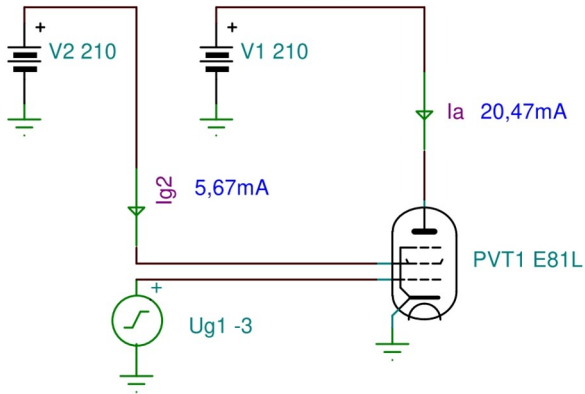

E81L Special Quality Output Pentode Macro Model

DC Characteristics

Gate Splash Current

Operating Characteristics

Output Tube Class A