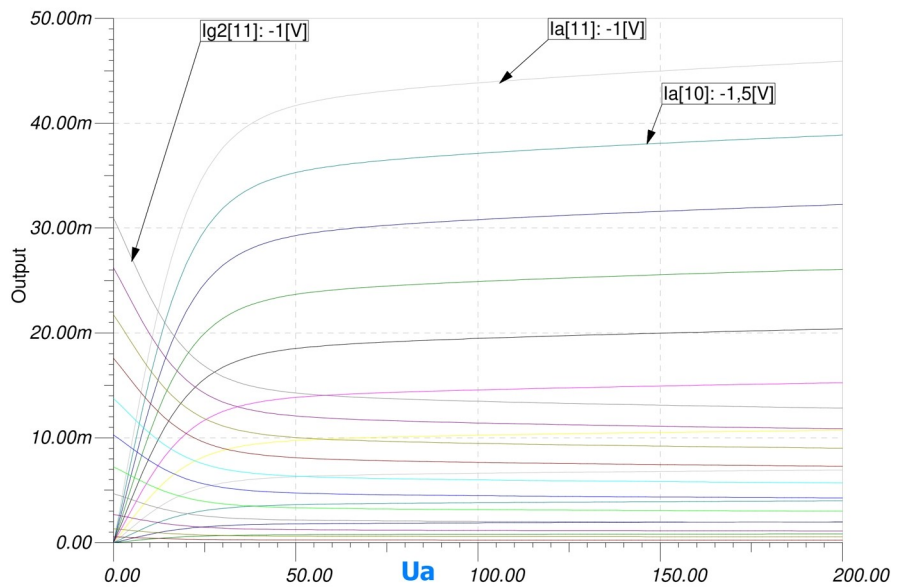

E81L Special Quality Output Pentode Macro Model

DC Characteristics

Gate Splash Current

Operating Characteristics

Output Tube Class A