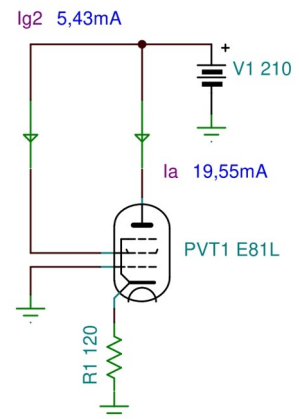

E81L Special Quality Output Pentode Macro Model

DC Characteristics

Gate Splash Current

Operating Characteristics

Output Tube Class A