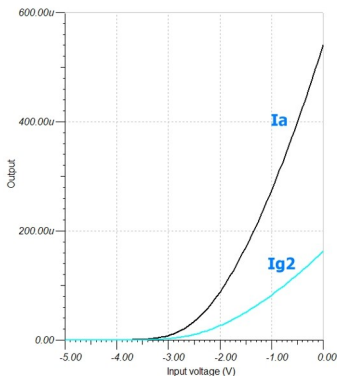

DAF96 /1AH5, 1AF33/ Diode Pentode Macro Model

Pentode DC Characteristics

AF Amplifier

Model

Real Tube

Diode Forward Characteristics: