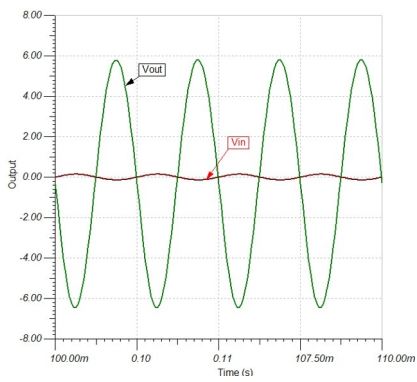

DAF96 /1AH5, 1AF33/ Diode Pentode Macro Model

Pentode DC Characteristics

AF Amplifier

Model

Real Tube

Diode Forward Characteristics: