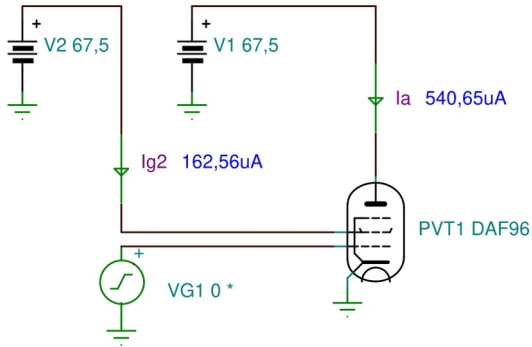

DAF96 /1AH5, 1AF33/ Diode Pentode Macro Model

Pentode DC Characteristics

AF Amplifier

Model

Real Tube

Diode Forward Characteristics: