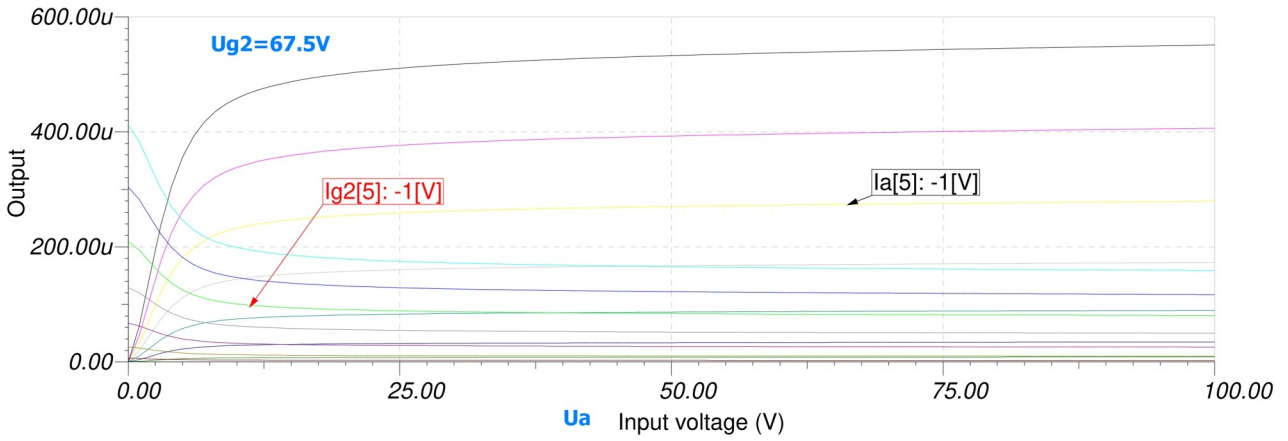

DAF96 /1AH5, 1AF33/ Diode Pentode Macro Model

Pentode DC Characteristics

AF Amplifier

Model

Real Tube

Diode Forward Characteristics: