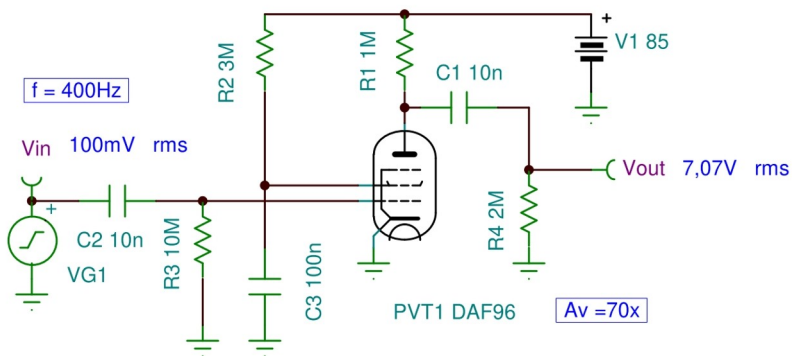

DAF96 /1AH5, 1AF33/ Diode Pentode Macro Model

Pentode DC Characteristics

AF Amplifier

Model

Real Tube

Diode Forward Characteristics: