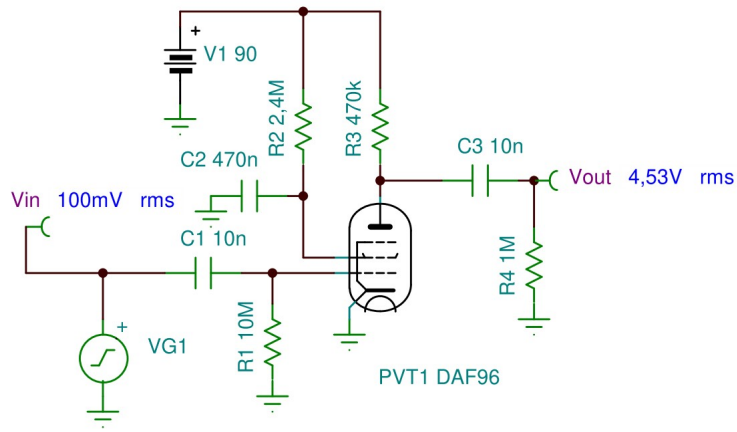

DAF96 /1AH5, 1AF33/ Diode Pentode Macro Model

Pentode DC Characteristics

AF Amplifier

Model

Real Tube

Diode Forward Characteristics: