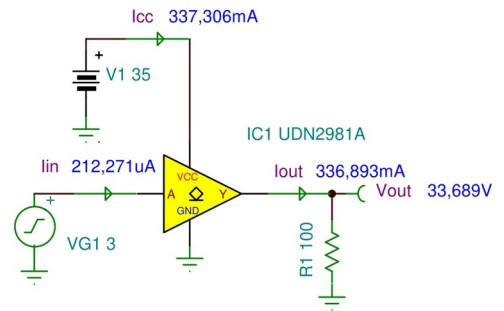

# UDN2981A 8-Channel Source Drivers Macro Model

## DC Characteristics

## DC Transfer Characteristics