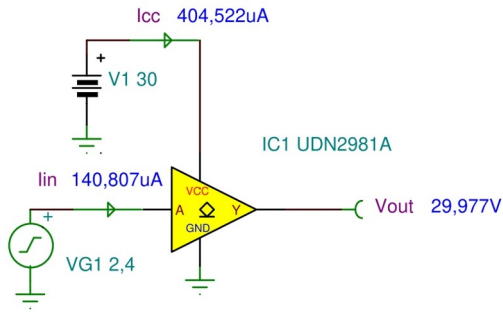

# UDN2981A 8-Channel Source Drivers Macro Model

## DC Characteristics

## DC Transfer Characteristics