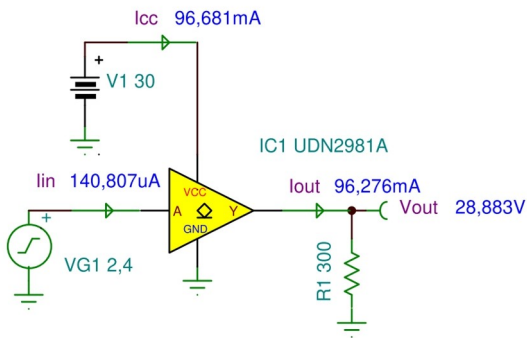

# UDN2981A 8-Channel Source Drivers Macro Model

## DC Characteristics

## DC Transfer Characteristics