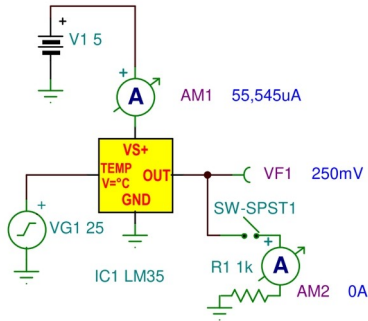

LM35 Precision Centigrade Temperature Sensor Macro Model

Basic Centigrade Temperature Sensor

1k Load

Short-Circuit Current

Temperature Sensor, Single Supply (-50° to +150°C)