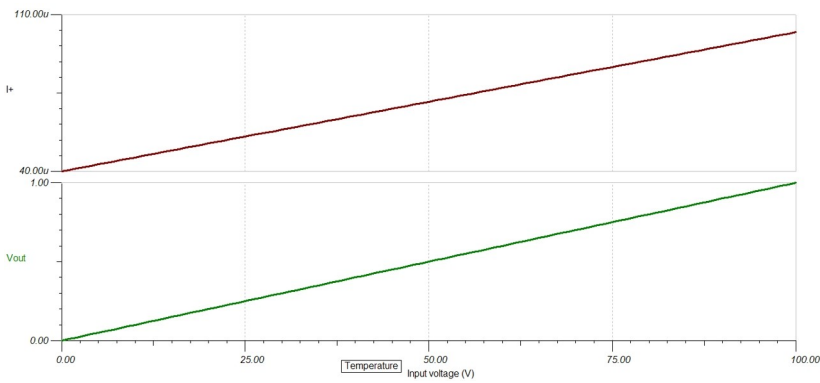

LM35 Precision Centigrade Temperature Sensor Macro Model

Basic Centigrade Temperature Sensor

1k Load

Short-Circuit Current

Temperature Sensor, Single Supply (-50° to +150°C)