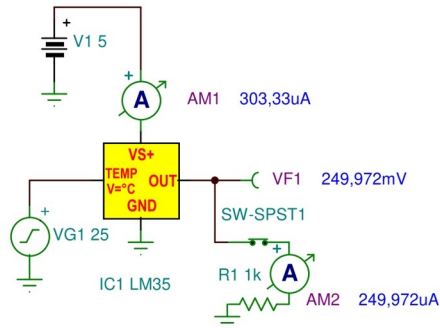

LM35 Precision Centigrade Temperature Sensor Macro Model

Basic Centigrade Temperature Sensor

1k Load

Short-Circuit Current

Temperature Sensor, Single Supply (-50° to +150°C)