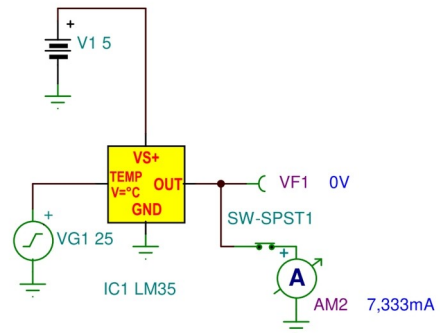

LM35 Precision Centigrade Temperature Sensor Macro Model

Basic Centigrade Temperature Sensor

1k Load

Short-Circuit Current

Temperature Sensor, Single Supply (-50° to +150°C)