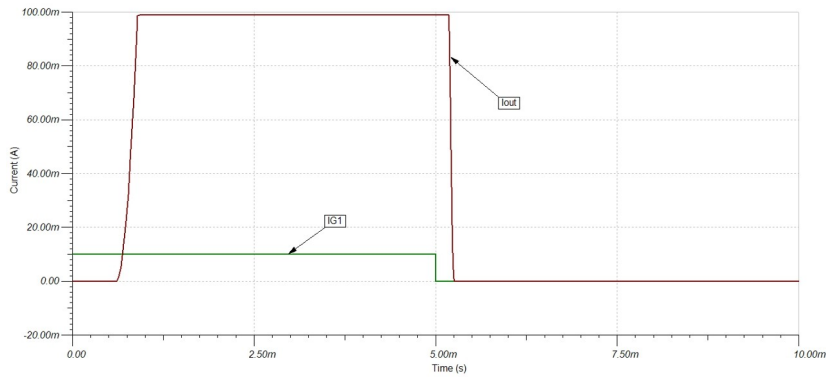

CPC1035N OptoMOS Relay Macro Model

DC Characteristics:

Switching Characteristics:

Output Characteristics: