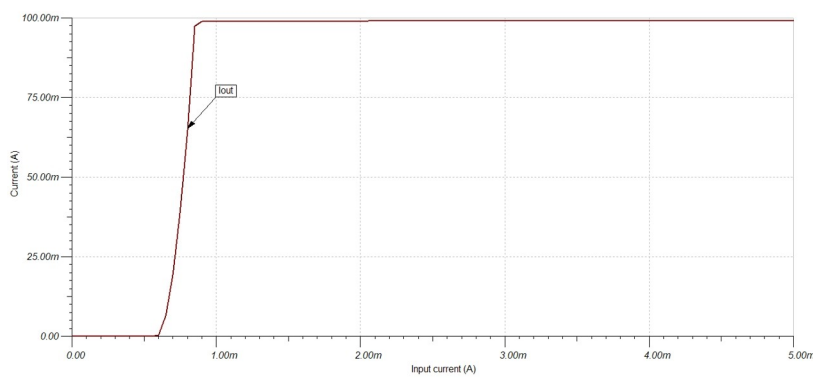

CPC1035N OptoMOS Relay Macro Model

DC Characteristics:

Switching Characteristics:

Output Characteristics: