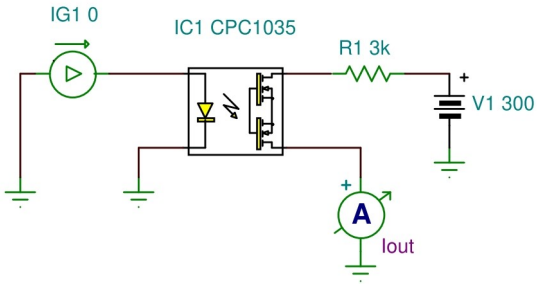

CPC1035N OptoMOS Relay Macro Model

DC Characteristics:

Switching Characteristics:

Output Characteristics: