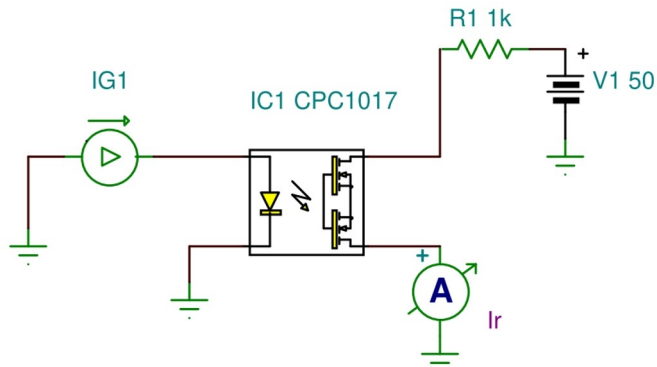

CPC1017N OptoMOS Relay Macro Model

DC Characteristics:

Switching Characteristics:

Output Characteristics: