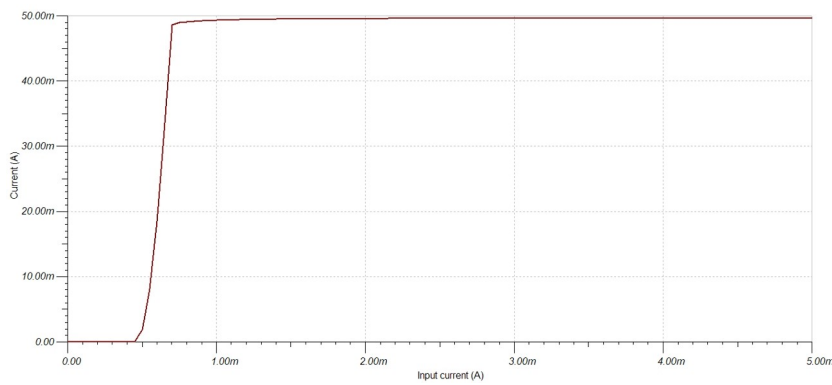

CPC1017N OptoMOS Relay Macro Model

DC Characteristics:

Switching Characteristics:

Output Characteristics: