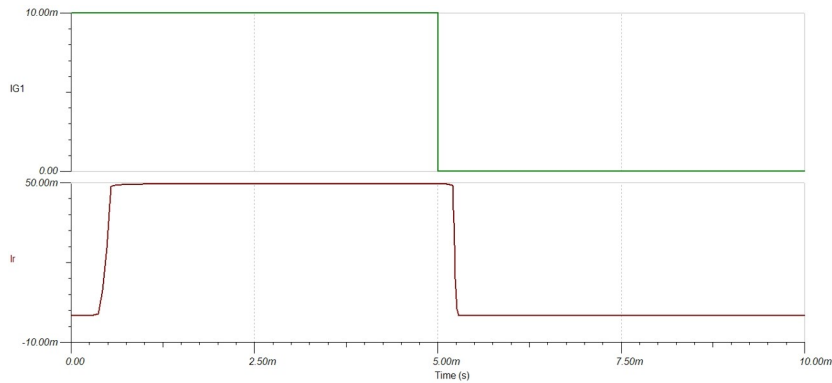

CPC1017N OptoMOS Relay Macro Model

DC Characteristics:

Switching Characteristics:

Output Characteristics: